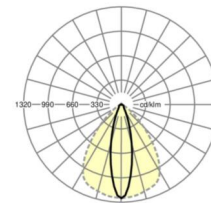

CHARACTERISTICS

Order number	19520004080
EAN number	4020863428984
Commodity code	94051190
Certification mark	IP 20, Protection class I, ENEC10 VDE, F, HACCP DIN10500/Food/IFS-application-related suitability/BRC, Indoor, CE
Impact resistance (IK rating)	IK03 (-20°C bis 30°C)
Ambient temperatur	ta -20°C to 30°C
Warranty period	5 years
State funding programs	BEG - Federal funding for efficient buildings (valid only for Germany)

ELECTRICAL ENGINEERING

Controller	Electronic driver (1 pcs.)
System output	24W
Mains voltage	230V/50Hz
Energy efficiency class/light source	C

LIGHTING TECHNOLOGY

Placement	LED, Colour rendering/Light colour CRI ≥ 80 / 3000K
Colour tolerance (MacAdam)	3SDCM
Nominal luminous flux	4269lm
LED service life	50000h L80/B10 (Tq 30°C), 70000h L80/B50 (Tq 30°C)
Luminaire luminous efficiency	179lm/W
Beam angle	25° (C0) / 100° (C90)
UGR lat./long.	15.4 / 20.7

MECHANICS

Housing colour	traffic white RAL 9016
Dimensions (LxWxDxH)	1531mm x 55mm x 37mm
Weight (net)	1.65kg
Type of installation	Mounting rail system installation, Light structure

Dimensions

L	1531 mm	Length
B	55 mm	Width
H	37 mm	Height

DEEP-LINK

<https://www.regiolux.de/en/article/19520004080>

Reference	LED 4000lm 830
ηLB	100 %
Φ ↓/↑	98 % / 2 %
UGR lat./long.	15.4 / 20.7